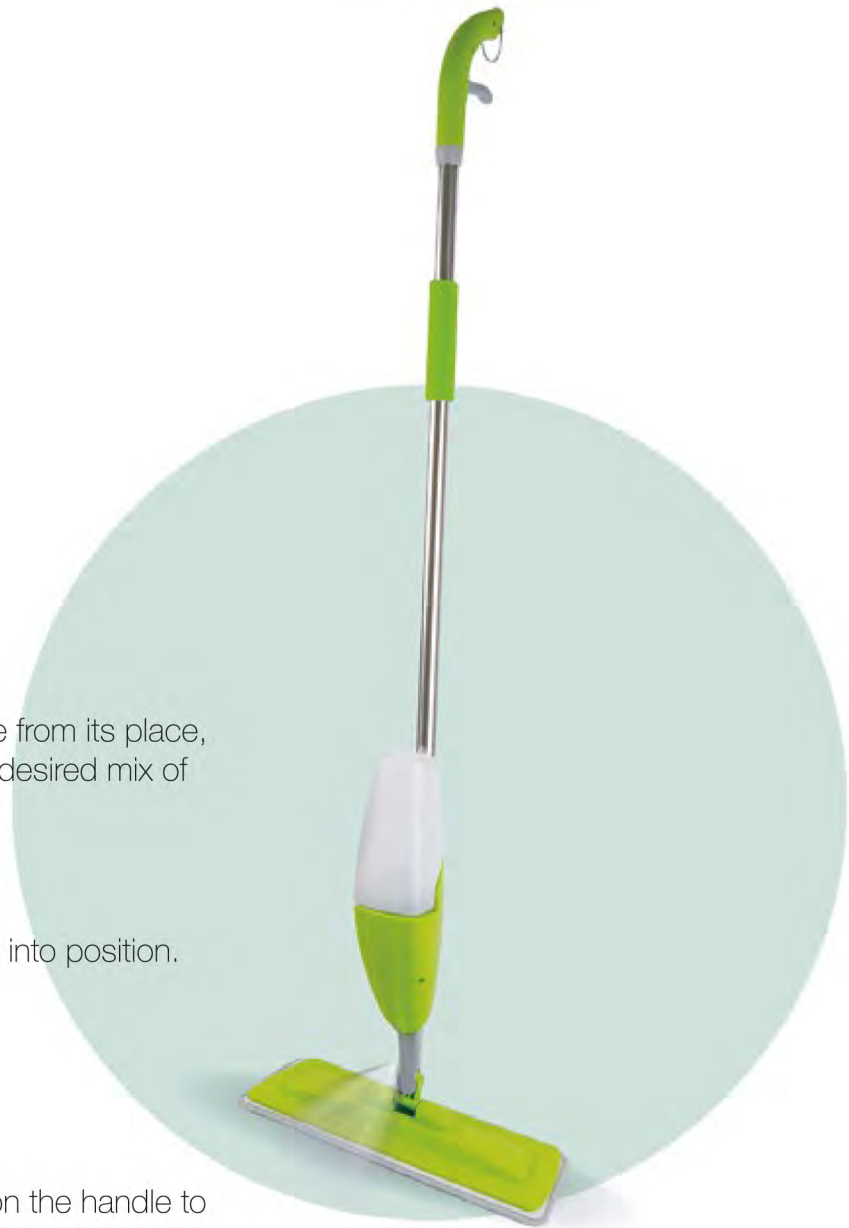

SPRAY MOP

Remove the detergent bottle from its place, open the lid and fill with the desired mix of water/ detergent.

Tighten the lid and put back into position.

Gently squeeze the trigger on the handle to spray. Adjust the angle as necessary.

Remove and wash the microfiber pad as necessary.

**Stay clean,
green and safe!**